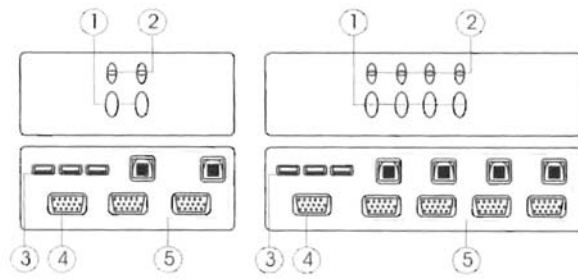

### VI. Keyboard hot key:

Hot Key Definition	
Scroll + Scroll + "1"~"4"	Switch to PC1~4
Scroll + Scroll + → or ↓	Switch to Next PC
Scroll + Scroll + ← or ↑	Switch to Previous PC
Scroll + Scroll + B	Beeper on/off
Scroll + Scroll + S	Auto-scan mode every 10 second

## *I. Introduction:*

This USB KVM Switch allow you to control up to 2/4 computers from one USB Keyboard, USB Mouse, Video Monitor.

### *III. Specifications:*

Function	Specification	
Description	2PC TO 1 USER	4PC TO 1 USER
PC side Connector	HD-15M x 2, USB B type x 2	HD-15M x 4, USB B type x 4
Console side Connector	HD-15F x 1, USB A type x 3	
Max. Resolution	1920 x 1440	
Bandwidth	250MHz	
Signal Type	USB 1.1	
Operating Temperature	0-40 degrees(Celsius)	
Storage Temperature	-5-70 degrees(Celsius)	
Humidity	0-80%RH, Non-condensing	
Housing	Plastic	

#### IV. Introduction:

Number	Feature	Function
1	Switch button	Select PC
2	Manual LED	Ready or Active
3	USB A Type x 3	Connector USB Keyboard & Mouse
4	HD-15F	Connector Monitor
5	PC side Connector	Connector PC