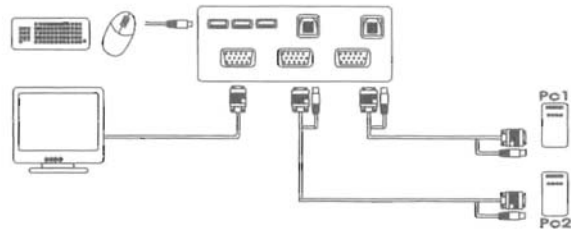

V. Installation:

VI. Keyboard hot key:

Hot Key Definition	
Scroll + Scroll + "1"~"4"	Switch to PC1~4
Scroll + Scroll + → or ↓	Switch to Next PC
Scroll + Scroll + ← or ↑	Switch to Previous PC
Scroll + Scroll + B	Beeper on/off
Scroll + Scroll + S	Auto-scan mode every 10 second